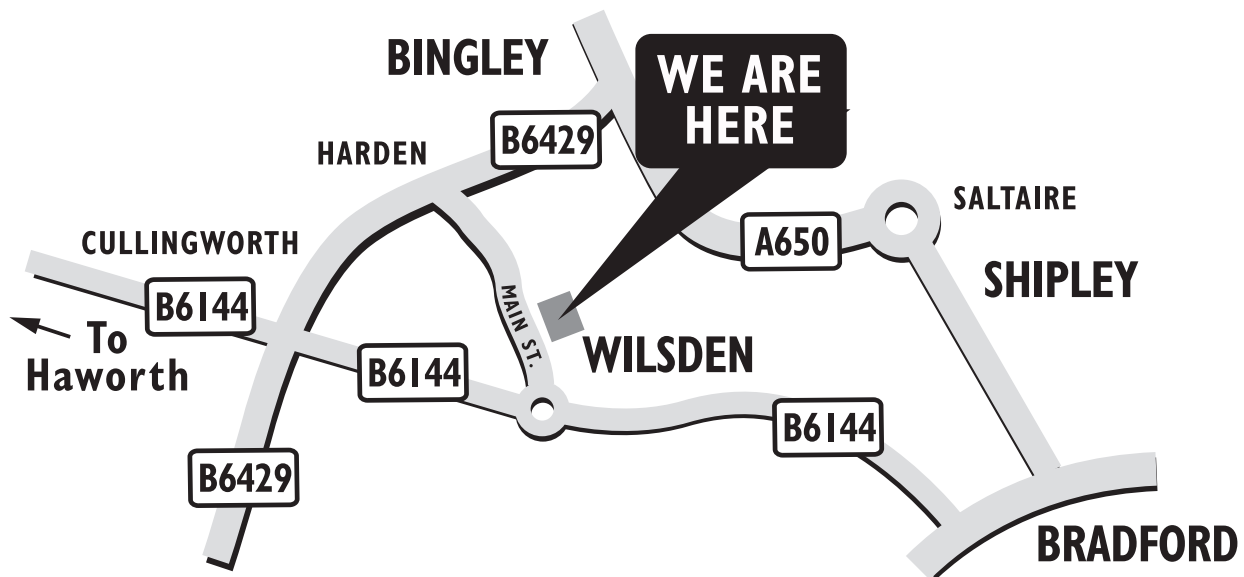

Where to find Quality Furniture, Service and Advice

Showroom about 5 miles from Bradford City Centre on the B6144, follow the signs for Haworth.

— THE —
Wilsden
SUITE CENTRE
— Est.1984 —

www.wilsdensuitecentre.com

Call us FREE on 0800 037 8128 or on 01535 275411

MAIN STREET WILSDEN BRADFORD
SAT NAV ENTER – BDI5 0AQ • FREE PARKING
OPEN 7 DAYS – MON to SAT 10 to 5 – SUNDAY 10:30 to 4:30pm

A FAMILY RUN BUSINESS SINCE 1984